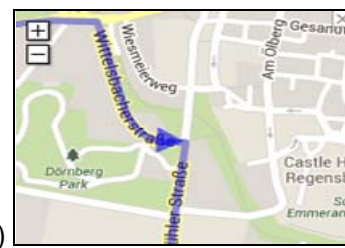

Praxis Dr. med. Neumaier

(phone number: 0941-595880)

➤ Praxis Dr. Neumaier is specialized in **Radiology** services. (**MRI, CT-Scan, Mammogram, X-Rays, Ultrasounds, Nuclear Medicine, Radiation Treatment.**)

GPS address:

Bahnhofstrasse 24
93047 Regensburg

Directions:

- From Gate 1 (JMRC Hohenfels) turn **right** onto the main road to Parsberg
- Turn **left** and merge onto A3 via the ramp to Regensburg/Passau (1)
- At the interchange **99-Kreuz Regensburg**, keep **right** and follow signs for **A93** toward **Weiden/Regensburg** (2)
- Take exit **41-Regensburg/Pruefening** toward Pruefeninger Strasse (3)
- Turn **right** onto Pruefeninger Strasse (4)
- Turn **right** onto Wittelsbacher Strasse (5)
- Turn **right** onto Kumpfmuehler Strasse (6)
- Turn **left** onto Fritz-Fend-Strasse (7)
- **Continue** onto Bahnhofstrasse (8)
- Your destination on Bahnhofstrasse is on the **right**. (**Castra-Regina-Center**) (9)

(1)

(2)

(3)

(4)

(5)

(6)

(7)

(8)

(9)