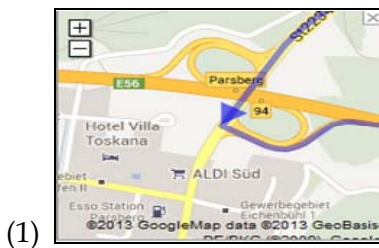

GPS address:

Bahnhofstrasse 24
93047 Regensburg

Directions:

- From Gate 1 (JMRC Hohenfels) turn **right** onto the main road to Parsberg
- Turn **left** and merge onto A3 via the ramp to Regensburg/Passau (1)
- At the interchange **99-Kreuz Regensburg**, keep **right** and follow signs for **A93** toward **Weiden/Regensburg** (2)
- Take exit **41-Regensburg/Pruefening** toward Pruefeninger Strasse (3)
- Turn **right** onto Pruefeninger Strasse (4)
- Turn **right** onto Wittelsbacher Strasse (5)
- Turn **right** onto Kumpfmuehler Strasse (6)
- Turn **left** onto Fritz-Fend-Strasse (7)
- **Continue** onto Bahnhofstrasse (8)
- Your destination on Bahnhofstrasse is on the **right**. (**Castra-Regina-Center**) (9)