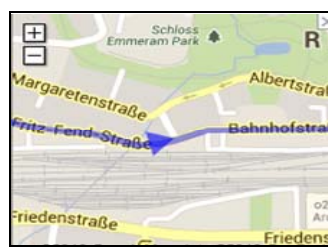

Praxis Dr. med. Neumaier

(phone number: 0941-595880)

➤ Praxis Dr. Neumaier is specialized in **Radiology** services. (**MRI, CT-Scan, Mammogram, X-Rays, Ultrasounds, Nuclear Medicine, Radiation Treatment.**)

GPS address:

Bahnhofstrasse 24
93047 Regensburg

Directions:

- From Gate 1 (JMRC Hohenfels) turn **right** onto the main road to Parsberg
- Turn **left** and merge onto A3 via the ramp to Regensburg/Passau (1)
- At the interchange **99-Kreuz Regensburg**, keep **right** and follow signs for **A93** toward **Weiden/Regensburg** (2)
- Take exit **41-Regensburg/Pruefening** toward Pruefeninger Strasse (3)
- Turn **right** onto Pruefeninger Strasse (4)
- Turn **right** onto Wittelsbacher Strasse (5)
- Turn **right** onto Kumpfmuehler Strasse (6)
- Turn **left** onto Fritz-Fend-Strasse (7)
- **Continue** onto Bahnhofstrasse (8)
- Your destination on Bahnhofstrasse is on the **right**. (**Castra-Regina-Center**) (9)

(1)

(2)

(3)

(4)

(5)

(6)

(7)

(8)

(9)