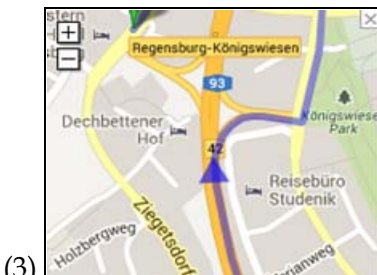

Praxis Dres. med. Hecht,

Harlass-Neuking, Meyer &
Zimmermann

(phone number: 0941-90230)

➤ Praxis Dres. med. Hecht, Harlass-Neuking, Meyer & Zimmermann are specialized in **Orthopedic Services.**

GPS address:

Ziegetsdorfer Strasse 113
93051 Regensburg

Directions:

- From Gate 1 (JMRC Hohenfels) turn **right** onto the main road to Parsberg
- Turn **left** and merge onto A3 via the ramp to Regensburg/Passau (1)
- At the interchange **99-Kreuz Regensburg**, keep **right** and follow signs for **A93** toward **Weiden/Regensburg** (2)
- Take exit **42-Regensburg-Koenigswiesen** toward Zentrum (3)
- Turn **left** onto Dr. Gessler Strasse (4)
- Turn **left** onto Kirchmaierstrasse (5)
- Turn **left** onto Ziegetsdorfer Strasse (6)
- Your destination on Ziegetsdorfer Strasse is on the **right**.

(1)

(2)

(3)

(4)

(5)

(6)